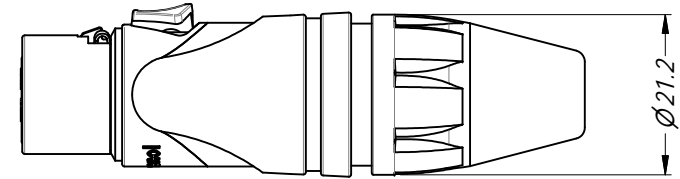

PART NUMBER BREAKDOWN

AX3FB1-AU BULK

<p>SERIES PREFIX AX3F = 3 SOCKET FEMALE AX4F = 4 SOCKET FEMALE AX5F = 5 SOCKET FEMALE</p>
<p>SHELL FINISH BLANK = NICKEL PLATED B = BLACK</p>
<p>SLEEVE COLOR BLANK = BLACK 1 = BROWN 2 = RED 3 = ORANGE 4 = YELLOW 5 = GREEN 6 = BLUE 7 = VIOLET 8 = GREY 9 = WHITE C = CLEAR</p>
<p>CONTACT PLATING BLANK = STANDARD AU = GOLD PLATE</p>
<p>PACKAGING BLANK = INDIVIDUAL BAGS BULK = BULK PACKED</p>

EXPLODED VIEW

3D VIEW

UNLESS OTHERWISE SPECIFIED TOLERANCE TO BE		THIS DOCUMENT IS THE PROPERTY OF AMPHENOL AUSTRALIA PTY. LTD. NO PART THEREOF MAY BE REPRODUCED AND USED WITHOUT THE PRIOR WRITTEN CONSENT OF THE OWNER				Amphenol Amphenol Australia Pty.Ltd, 2 Fiveways Blvd, Keysborough, VIC 3173	
LINEAR	ANGULAR	MATERIAL: SEE COMPONENTS		DRN: T.N	DATE: 25/06/08	TITLE: XLR FEMALE PLUG AX SERIES CUSTOMER DRAWING	
X ±0.5	X° ±1	DO NOT SCALE		CKD: P.M	DATE: 22/12/08	PART No: SEE P/No BREAKDOWN	
X.X ±0.1	X.X° ±30°	FINISH:		APP'D: P.M	DATE: 22/12/08	DRAWING NO. SHEET	
X.XX ±0.05	X.XX° ±15°	DIMENSIONS IN MILLIMETRES		SCALE: 1:1	SIZE: A4	CAD FILE: 5501535000210	
BREAK ALL SHARP EDGES AND REMOVE ALL BURRS		THIRD ANGLE PROJECTION		SCALE: 1:1		55010535-000-2 2/2	