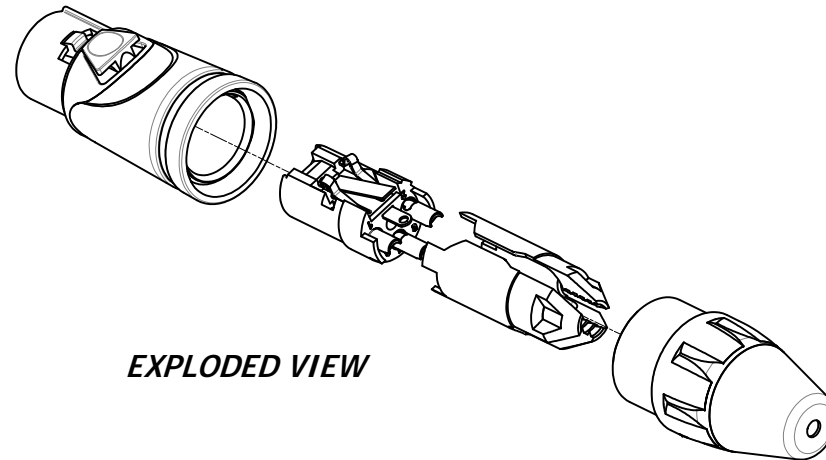

PART NUMBER BREAKDOWN

AX3FB1-AU BULK

<p>SERIES PREFIX AX3F = 3 SOCKET FEMALE AX4F = 4 SOCKET FEMALE AX5F = 5 SOCKET FEMALE</p>
<p>SHELL FINISH BLANK = NICKEL PLATED B = BLACK</p>
<p>SLEEVE COLOR BLANK = BLACK 1 = BROWN 2 = RED 3 = ORANGE 4 = YELLOW 5 = GREEN 6 = BLUE 7 = VIOLET 8 = GREY 9 = WHITE C = CLEAR</p>
<p>CONTACT PLATING BLANK = STANDARD AU = GOLD PLATE</p>
<p>PACKAGING BLANK = INDIVIDUAL BAGS BULK = BULK PACKED</p>

EXPLODED VIEW

3D VIEW

UNLESS OTHERWISE SPECIFIED TOLERANCE TO BE		THIS DOCUMENT IS THE PROPERTY OF AMPHENOL AUSTRALIA PTY. LTD. NO PART THEREOF MAY BE REPRODUCED AND USED WITHOUT THE PRIOR WRITTEN CONSENT OF THE OWNER				Amphenol Amphenol Australia Pty.Ltd, 2 Fiveways Blvd, Keysborough, VIC 3173	
LINEAR	ANGULAR	MATERIAL: SEE COMPONENTS		DRN: T.N	DATE: 25/06/08	TITLE: XLR FEMALE PLUG AX SERIES CUSTOMER DRAWING	
X ±0.5	X° ±1	DO NOT SCALE		CKD: P.M	DATE: 22/12/08	PART No: SEE P/No BREAKDOWN	
X.X ±0.1	X.X° ±30°	FINISH:		APP'D: P.M	DATE: 22/12/08	DRAWING NO. SHEET	
X.XX ±0.05	X.XX° ±15°	DIMENSIONS IN MILLIMETRES		SCALE: 1:1	SIZE: A4	CAD FILE: 5501535000210	
BREAK ALL SHARP EDGES AND REMOVE ALL BURRS		THIRD ANGLE PROJECTION		SCALE: 1:1		55010535-000-2 2/2	