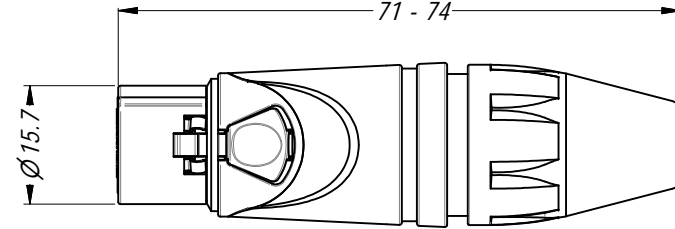

PART NUMBER BREAKDOWN

AX3FB1-AU BULK

<p>SERIES PREFIX AX3F = 3 SOCKET FEMALE AX4F = 4 SOCKET FEMALE AX5F = 5 SOCKET FEMALE</p>
<p>SHELL FINISH BLANK = NICKEL PLATED B = BLACK</p>
<p>SLEEVE COLOR BLANK = BLACK 1 = BROWN 2 = RED 3 = ORANGE 4 = YELLOW 5 = GREEN 6 = BLUE 7 = VIOLET 8 = GREY 9 = WHITE C = CLEAR</p>
<p>CONTACT PLATING BLANK = STANDARD AU = GOLD PLATE</p>
<p>PACKAGING BLANK = INDIVIDUAL BAGS BULK = BULK PACKED</p>

EXPLODED VIEW

3D VIEW

UNLESS OTHERWISE SPECIFIED TOLERANCE TO BE		THIS DOCUMENT IS THE PROPERTY OF AMPHENOL AUSTRALIA PTY. LTD. NO PART THEREOF MAY BE REPRODUCED AND USED WITHOUT THE PRIOR WRITTEN CONSENT OF THE OWNER				Amphenol Amphenol Australia Pty.Ltd, 2 Fiveways Blvd, Keysborough, VIC 3173	
LINEAR	ANGULAR	MATERIAL: SEE COMPONENTS		DRN: T.N	DATE: 25/06/08	TITLE: XLR FEMALE PLUG AX SERIES CUSTOMER DRAWING	
X ±0.5	X° ±1	DO NOT SCALE		CKD: P.M	DATE: 22/12/08	PART No: SEE P/No BREAKDOWN	
X.X ±0.1	X.X° ±30°	FINISH:		APP'D: P.M	DATE: 22/12/08	DRAWING NO. SHEET	
X.XX ±0.05	X.XX° ±15°	DIMENSIONS IN MILLIMETRES		SCALE: 1:1	SIZE: A4	CAD FILE: 5501535000210	
BREAK ALL SHARP EDGES AND REMOVE ALL BURRS		THIRD ANGLE PROJECTION		SCALE: 1:1		55010535-000-2 2/2	